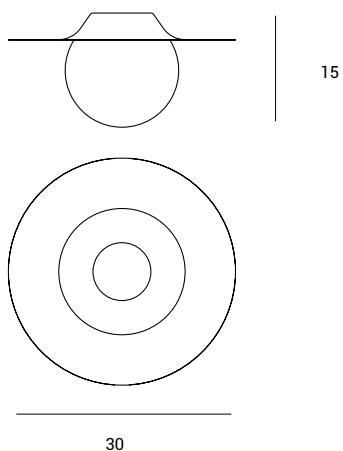

Lampada da soffitto  
in vetro soffiato bianco latte  
diametro cm 15.  
Montatura in ottone  
spazzolato diametro cm 30.

Ceiling light in milky white  
blown glass, measuring 15 cm  
in diameter.  
Brushed brass body,  
measuring 30 cm in diameter.

# HAT

DESIGN BY :  
MARCO SPATTI

1744.93

Source

G9

Power

1 x max 40w

Type