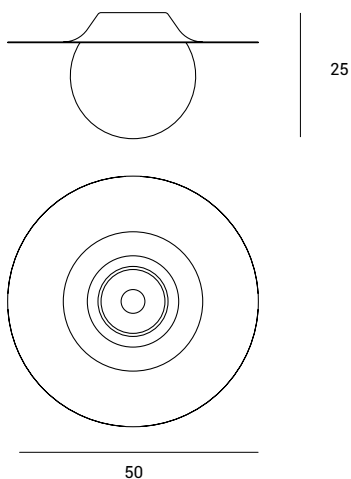

Lampada da soffitto
in vetro soffiato bianco latte
diametro cm 25.
Montatura in ottone
spazzolato diametro cm 50.

Ceiling light in milky white
blown glass, measuring
25 cm in diameter.
Brushed brass finish body
50 cm in diameter.

HAT

DESIGN BY :
MARCO SPATTI

1744.91

Source

E27

Power

1 x max 40w

Type