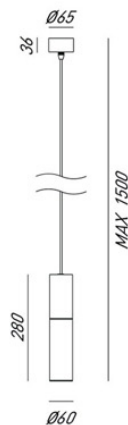

Il Fanale Group

Via Bredariol Olivo 15, San Biagio Di Callalta - Treviso - Italy

Telefono +39 0422 895200 - fax +39 0422 895110 - www.ilfanale.com - info@ilfanale.com