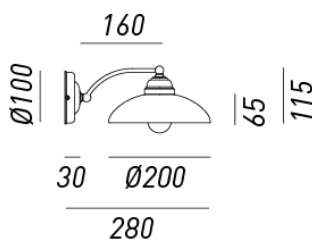

CUSTOMIZATIONS

COLOUR	No
STRUCTURE	No

Il Fanale Group

Via Bredariol Olivo 15, San Biagio Di Callalta - Treviso - Italy

Telefono +39 0422 895200 - fax +39 0422 895110 - www.ilfanale.com - info@ilfanale.com