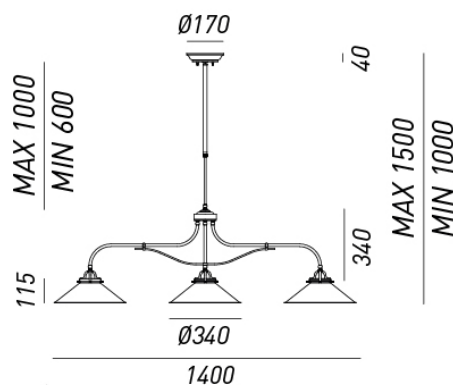

CUSTOMIZATIONS

COLOUR	No
STRUCTURE	No

IP20

Il Fanale Group

Via Bredariol Olivo 15, San Biagio Di Callalta - Treviso - Italy

Telefono +39 0422 895200 - fax +39 0422 895110 - www.ilfanale.com - info@ilfanale.com