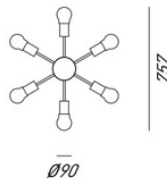

IL FANALE

rev. 31-05-2017

IP20 CE F

ASTRO - 276.11.ONT

Indoor suspension lamp made of brass and glass Astro

CHARACTERISTICS

TYPOLOGY	Suspension
CATEGORY	Indoor lamps

FINISHES

FRAME	Natural Brass
BASE	Natural Brass

ELETRICAL CHARACTERISTICS

SOCKET	G9
POWER	6 x Max 25W
ENERGY CLASS	A++/E
INPUT	240V
POWER SUPPLY	No

CUSTOMIZATIONS

COLOUR	Yes
STRUCTURE	Yes

Il Fanale Group

Via Bredariol Olivo 15, San Biagio Di Callalta - Treviso - Italy