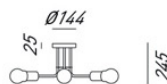

IL FANALE

rev. 31-05-2017

IP20 CE F

ASTRO - 276.11.ONT

Indoor suspension lamp made of brass and glass Astro

CHARACTERISTICS

TYPOLOGY	Suspension
CATEGORY	Indoor lamps

FINISHES

FRAME	Natural Brass
BASE	Natural Brass

ELETRICAL CHARACTERISTICS

SOCKET	G9
POWER	6 x Max 25W
ENERGY CLASS	A++/E
INPUT	240V
POWER SUPPLY	No

CUSTOMIZATIONS

COLOUR	Yes
STRUCTURE	Yes

Il Fanale Group

Via Bredariol Olivo 15, San Biagio Di Callalta - Treviso - Italy