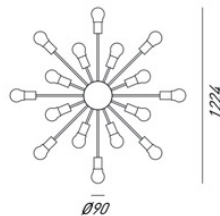

IL FANALE

rev. 31-05-2017

ASTRO - 276.10.ONT

Indoor suspension lamp made of brass and glass Astro

CHARACTERISTICS

TYPOLOGY	Suspension
CATEGORY	Indoor lamps

FINISHES

FRAME	Natural Brass
BASE	Natural Brass

ELETRICAL CHARACTERISTICS

SOCKET	G9
POWER	16 x Max 25W
ENERGY CLASS	A++/E
INPUT	240V
POWER SUPPLY	No

CUSTOMIZATIONS

COLOUR	No
STRUCTURE	No

IP20 CE F

Il Fanale Group

Via Bredariol Olivo 15, San Biagio Di Callalta - Treviso - Italy