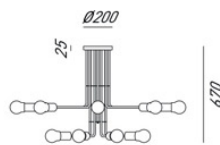

IL FANALE

rev. 31-05-2017

ASTRO - 276.10.ONT

Indoor suspension lamp made of brass and glass Astro

CHARACTERISTICS

TYPOLOGY	Suspension
CATEGORY	Indoor lamps

FINISHES

FRAME	Natural Brass
BASE	Natural Brass

ELETRICAL CHARACTERISTICS

SOCKET	G9
POWER	16 x Max 25W
ENERGY CLASS	A++/E
INPUT	240V
POWER SUPPLY	No

CUSTOMIZATIONS

COLOUR	No
STRUCTURE	No

IP20 CE F

Il Fanale Group

Via Bredariol Olivo 15, San Biagio Di Callalta - Treviso - Italy