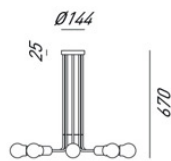

IL FANALE

rev. 31-05-2017

IP20 CE F

ASTRO - 276.09.ONT

Indoor suspension lamp made of brass and glass Astro

CHARACTERISTICS

TYPOLOGY	Suspension
CATEGORY	Indoor lamps

FINISHES

FRAME	Natural Brass
BASE	Natural Brass

ELETRICAL CHARACTERISTICS

SOCKET	G9
POWER	8 x Max 25W
ENERGY CLASS	A++/E
INPUT	240V
POWER SUPPLY	No

CUSTOMIZATIONS

COLOUR	Yes
STRUCTURE	Yes

Il Fanale Group

Via Bredariol Olivo 15, San Biagio Di Callalta - Treviso - Italy