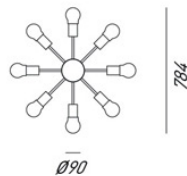

IL FANALE

rev. 31-05-2017

IP20 CE F

ASTRO - 276.09.ONT

Indoor suspension lamp made of brass and glass Astro

CHARACTERISTICS

TYPOLOGY	Suspension
CATEGORY	Indoor lamps

FINISHES

FRAME	Natural Brass
BASE	Natural Brass

ELETRICAL CHARACTERISTICS

SOCKET	G9
POWER	8 x Max 25W
ENERGY CLASS	A++/E
INPUT	240V
POWER SUPPLY	No

CUSTOMIZATIONS

COLOUR	Yes
STRUCTURE	Yes

Il Fanale Group

Via Bredariol Olivo 15, San Biagio Di Callalta - Treviso - Italy