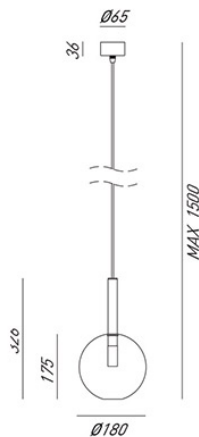

Il Fanale Group

Via Bredariol Olivo 15, San Biagio Di Callalta - Treviso - Italy

Telefono +39 0422 895200 - fax +39 0422 895110 - www.ilfanale.com - info@ilfanale.com