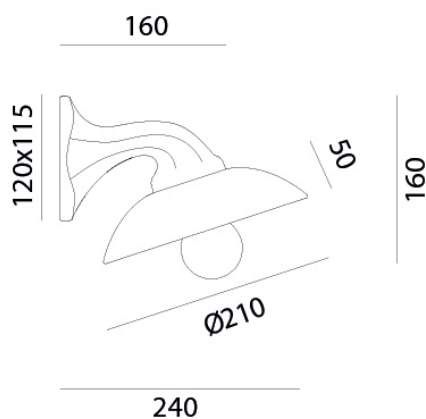

IL FANALE

rev. 25-07-2016

MINI - 064.05.00

Indoor spot light made of brass and ceramic

CHARACTERISTICS

TIPOLOGY	Spotlight
CATEGORY	Indoor lamps

FINISHES

FRAME	Ceramic
SHADE	Brass / Brass

ELETRICAL CHARACTERISTICS

SOCKET	E27
POWER	1 x MAX 46W HES
ENERGY CLASS	A++/E
INPUT	240V
POWER SUPPLY	No

CUSTOMIZATIONS

COLOUR	No
STRUCTURE	No

IP20 CE  

Il Fanale Group

Via Bredariol Olivo 15, San Biagio Di Callalta - Treviso - Italy