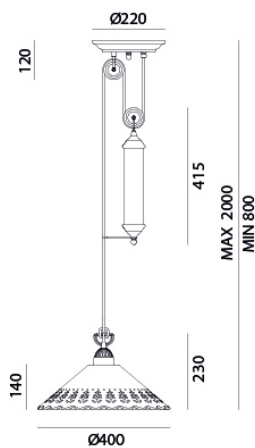

IL FANALE

rev. 25-07-2016

IP20 CE  

FIORI DI PIZZO - 065.12.OC

065.12 Indoor suspension lamp made of ceramic and brass Fiori di pizzo

CHARACTERISTICS

TYOLOGY	Suspension
CATEGORY	Indoor lamps

FINISHES

FRAME	Brass / Brass
SHADE	Ceramic

ELETRICAL CHARACTERISTICS

SOCKET	E27
POWER	1 x MAX 77W HES
ENERGY CLASS	A++/E
INPUT	240V
POWER SUPPLY	No

CUSTOMIZATIONS

COLOUR	No
STRUCTURE	No

Il Fanale Group

Via Bredariol Olivo 15, San Biagio Di Callalta - Treviso - Italy