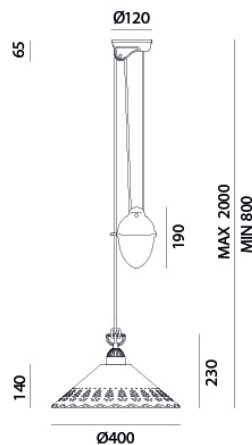

IL FANALE

rev. 25-07-2016

IP20   

FIORI DI PIZZO - 065.11.OC

Indoor suspension lamp made of ceramic and brass Fiori di pizzo

CHARACTERISTICS

TYOLOGY	Suspension
CATEGORY	Indoor lamps

FINISHES

FRAME	Brass / Brass
SHADE	Ceramic

ELETRICAL CHARACTERISTICS

SOCKET	E27
POWER	1 x MAX 77W HES
ENERGY CLASS	A++/E
INPUT	240V
POWER SUPPLY	No

CUSTOMIZATIONS

COLOUR	No
STRUCTURE	No

Il Fanale Group

Via Bredariol Olivo 15, San Biagio Di Callalta - Treviso - Italy