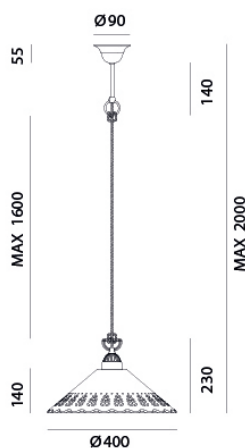

IL FANALE

rev. 25-07-2016

IP20   

FIORI DI PIZZO - 065.09.OC

Indoor suspension lamp made of ceramic and brass Fiori di pizzo

CHARACTERISTICS

TYOLOGY	Suspension
CATEGORY	Indoor lamps

FINISHES

FRAME	Brass / Brass
SHADE	Ceramic

ELETRICAL CHARACTERISTICS

SOCKET	E27
POWER	1 x MAX 77W HES
ENERGY CLASS	A++/E
INPUT	240V
POWER SUPPLY	No

CUSTOMIZATIONS

COLOUR	No
STRUCTURE	No

Il Fanale Group

Via Bredariol Olivo 15, San Biagio Di Callalta - Treviso - Italy