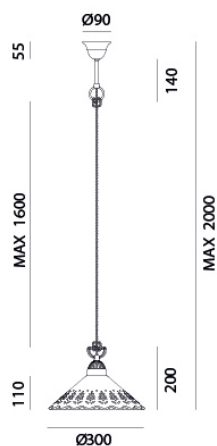

IL FANALE

rev. 25-07-2016

IP20 CE  

FIORI DI PIZZO - 065.08.OC

Indoor suspension lamp made of ceramic and brass Fiori di pizzo

CHARACTERISTICS

TYOPOLOGY	Suspension
CATEGORY	Indoor lamps

FINISHES

FRAME	Brass / Brass
SHADE	Ceramic

ELETRICAL CHARACTERISTICS

SOCKET	E27
POWER	1 x MAX 46W HES
ENERGY CLASS	A++/E
INPUT	240V
POWER SUPPLY	No

CUSTOMIZATIONS

COLOUR	No
STRUCTURE	No

Il Fanale Group

Via Bredariol Olivo 15, San Biagio Di Callalta - Treviso - Italy