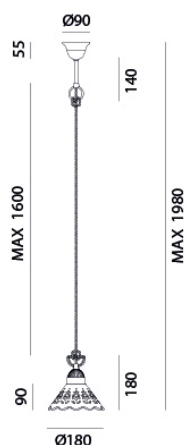

Il Fanale Group

Via Bredariol Olivo 15, San Biagio Di Callalta - Treviso - Italy

Telefono +39 0422 895200 - fax +39 0422 895110 - www.ilfanale.com - info@ilfanale.com